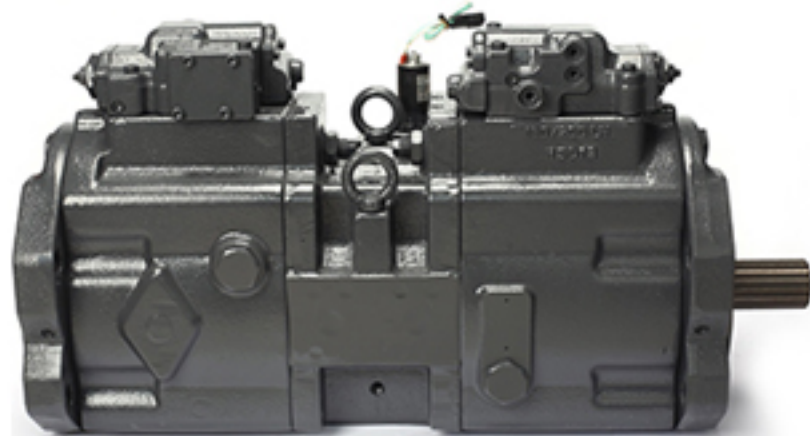

K3V180DT

Application: 28-36 ton excavator

R320-3 R320-7  
R335-7

S320-3 S330-3  
S360-3

HD1250  
HD1430-3

K3V180DTH

Application: 36-48 ton excavator

SK450-6 SK450-6E  
EC360B EC460B