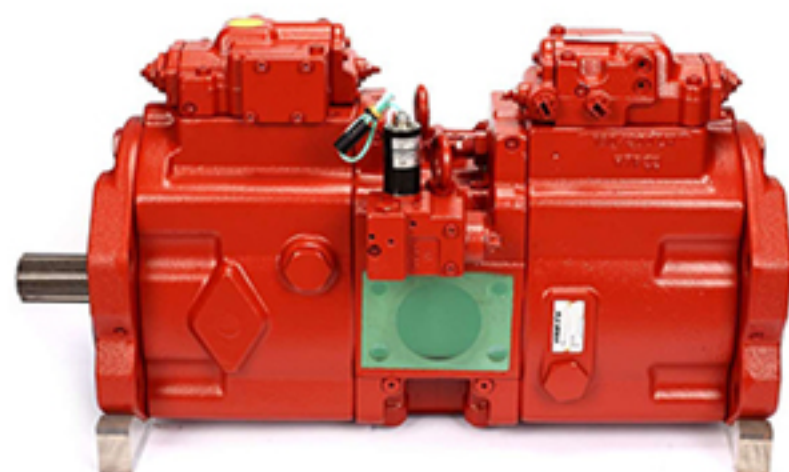

Application: 28-36 ton excavator

DOOSAN DH280
R280-3 R290-3

S280 S280-3 S290
R290-7 R300

EC290
SY285/330/360

K3V180DT

Application: 28-36 ton excavator

R320-3 R320-7
R335-7

S320-3 S330-3
S360-3

HD1250
HD1430-3

Application: 36-48 ton excavator

SK450-6 SK450-6E
EC360B EC460B

HD2045 HD2048
EX400-5 EX400-3

SH400-3 SH450-3
SH460-5

K3V180DTP

Application: 36-48 ton excavator

SK450-6 SK450-6E
EC360B EC460B

HD2045 HD2048
EX400-5 EX400-3

SH400-3 SH450-3
SH460-5